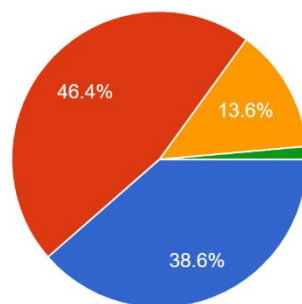

# KS2 Reading Survey – Autumn 1 2022

Do you like reading?

140 responses

- I love reading
- It's ok
- I'm not bothered
- I don't like reading

Are you a good reader?

140 responses

- I'm a very good reader
- I'm a good reader
- I'm ok
- I'm not a very good reader