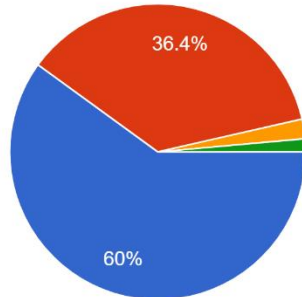

# KS2 Reading Survey – Autumn 1 2022

Do you like reading?

140 responses

- I love reading
- It's ok
- I'm not bothered
- I don't like reading

Are you a good reader?

140 responses

- I'm a very good reader
- I'm a good reader
- I'm ok
- I'm not a very good reader