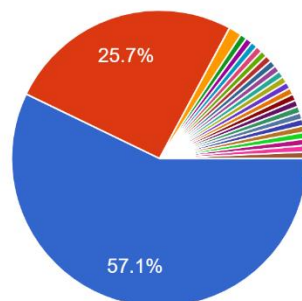

- At home
- At school
- On the bus
- library
- in my bed
- In my room
- garden and home
- Any where

▲ 1/4 ▼